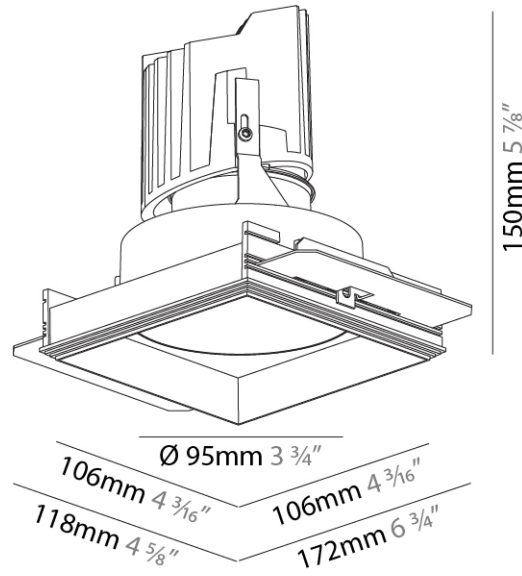

Fixture Material: Aluminum Die Cast
Cut-out Measurements: 120mm / 4 3/4" x 120mm / 4 3/4"
Upon Request: Unique Ceiling Thickness

ELECTRICAL

Lamp Type: LED (Zhaga Standard)
Input Wattage (W): 15.5
Total Output Wattage (W): 14.5
Dimming: Tri-Mode (Non-Dimming and Phase Dimming (120Vac only) and 0-10V Dimming)

Driver Included: No
Driver Location: Recessed Housing
Driver Type: Constant Current - Universal
Driver Class: Class 2
Housing: See components
Input Voltage (V): 120 - 277
Constant Current (MA): 500

LED

Number of LEDs: 1
Color Temperature (°K): 2700 / 3000 / 3500 / 4000
Max. Delivered Lumen (lm): 940 / 980 / 1029 / 1050
Nominal Lumen (lm): 1386 / 1438 / 1511 / 1542
CRI: >90 CRI
Efficiency (%): 87.9 / 88.4 / 87.9
Lamp Life (hrs): 50000

Upon Request: RGB-W Tunable White Special Color Temperature Special LED

OPTICAL

Reflector°: 20 / 40 / 60
Upon Request: Special Beam Angles

© 2024 Zaneen Inc. 1-800-338-3382, F 416-247-9319, www.zaneen.com

Available for international specifications by adding 'INT' at the end of the existing Model #. For assistance on 'custom' specifications, contact zteam@zaneen.com. In a constant effort to supply the best product, we reserve the right to change specifications or materials without notice. The most recent specification sheets are found at zaneen.com

IP rating: IP20